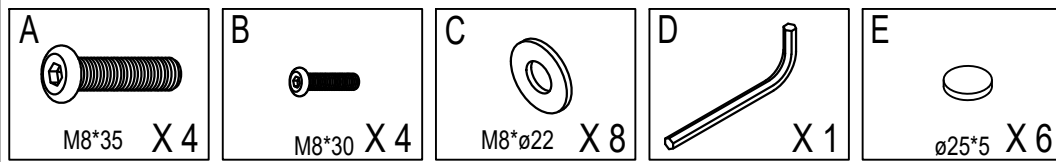

ASSEMBLY INSTRUCTIONS

DINING TABLE MODEL#: ACTM2103

1

2