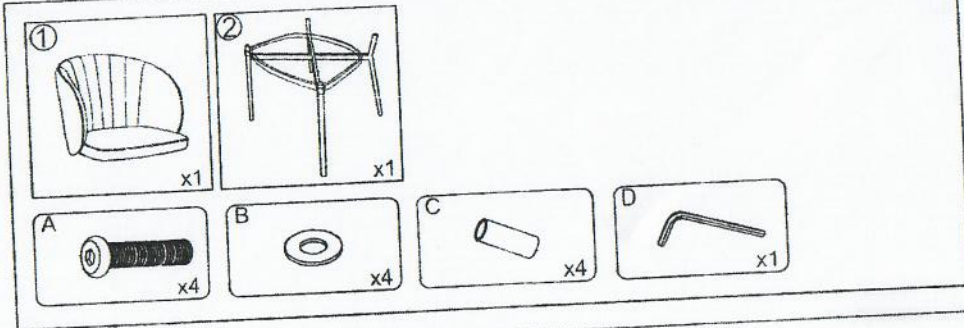

ASSEMBLY INSTRUCTIONS

DINING CHAIR MODEL#: HDC024

1

WCH-CO2062182