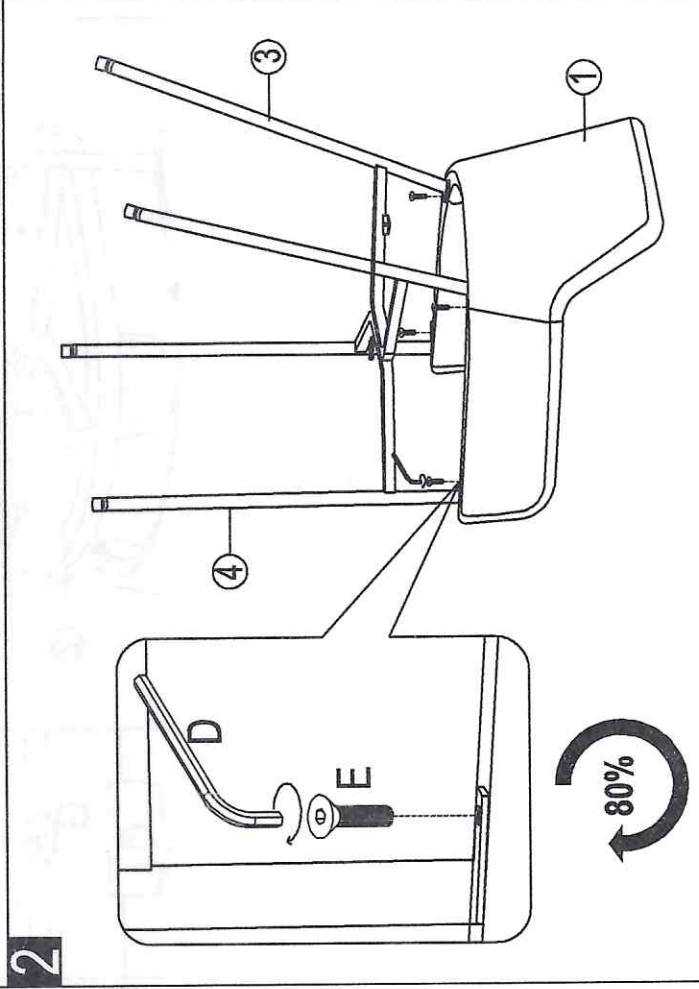

ASSEMBLY INSTRUCTIONS

DINING CHAIR MODEL#: JDC8152

			
			
			
M6*30 X 2	X 2	M6*14 X 2	X 1
M6*16 X 4	M6*18 X 4	M6*16 X 4	X 4

3

4