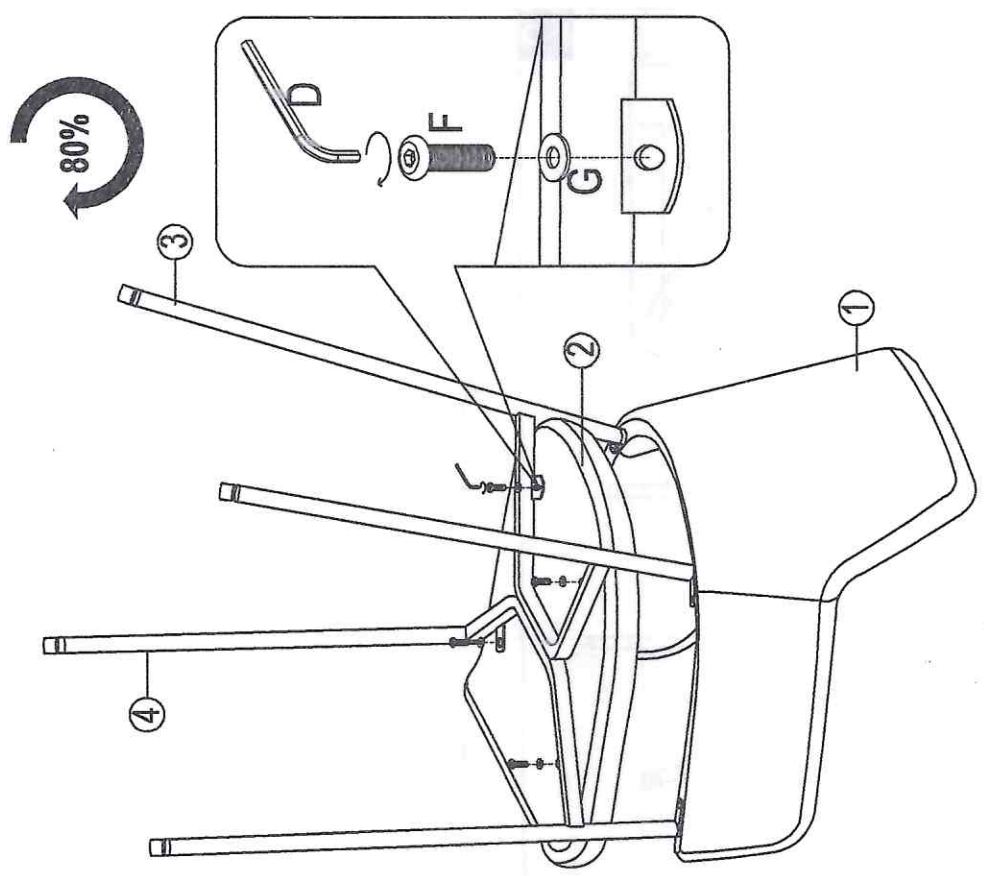

ASSEMBLY INSTRUCTIONS

DINING CHAIR MODEL#: JDC8152

			
			
			
M6*30 X 2	X 2	M6*14 X 2	X 1
M6*16 X 4	M6*18 X 4	M6*16 X 4	X 4

3

4