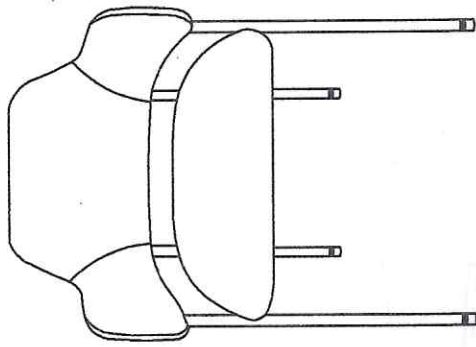

ASSEMBLY INSTRUCTIONS

DINING CHAIR MODEL#: JDC8152

			
			
			
M6*30 X 2	X 2	M6*14 X 2	X 1
M6*16 X 4	M6*18 X 4	M6*16 X 4	X 4

3

4