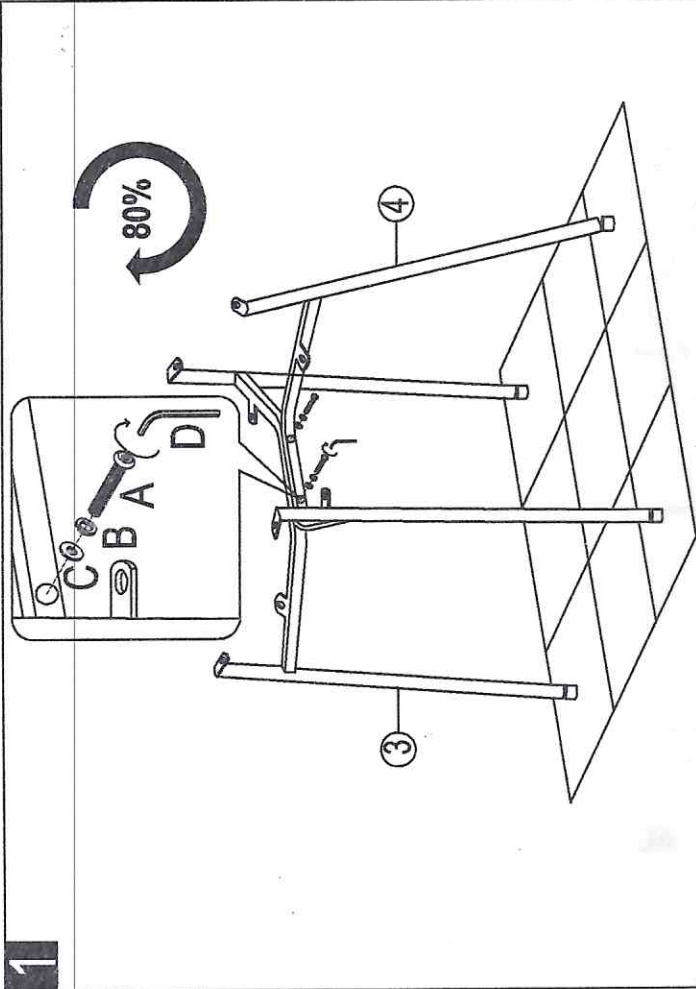

ASSEMBLY INSTRUCTIONS

DINING CHAIR MODEL#: JDC8152

			
			
			
M6*30 X 2	X 2	M6*14 X 2	X 1
M6*16 X 4	M6*18 X 4	M6*16 X 4	X 4

3

4